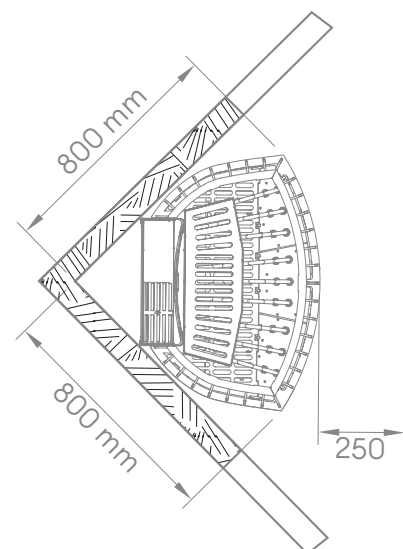

## Technical data:

Power of the heater	13,2 kW	16,6 kW	19,8 kW
Sauna room	14–18 m <sup>3</sup>	18–22 m <sup>3</sup>	22–28 m <sup>3</sup>
Min height of the room	2150 mm		
Height of the device	2050–2350 mm		
Depth and width of the device	600 x 850 mm		
Weight of the device	92 kg		

## Safety distances

From heater to ceiling

Installation next to the wall

Installation in a corner

Necessary non-combustible wall on the sides of the heater.  
**NB!** The structure must also be of non-combustible material or completely thermally insulated.