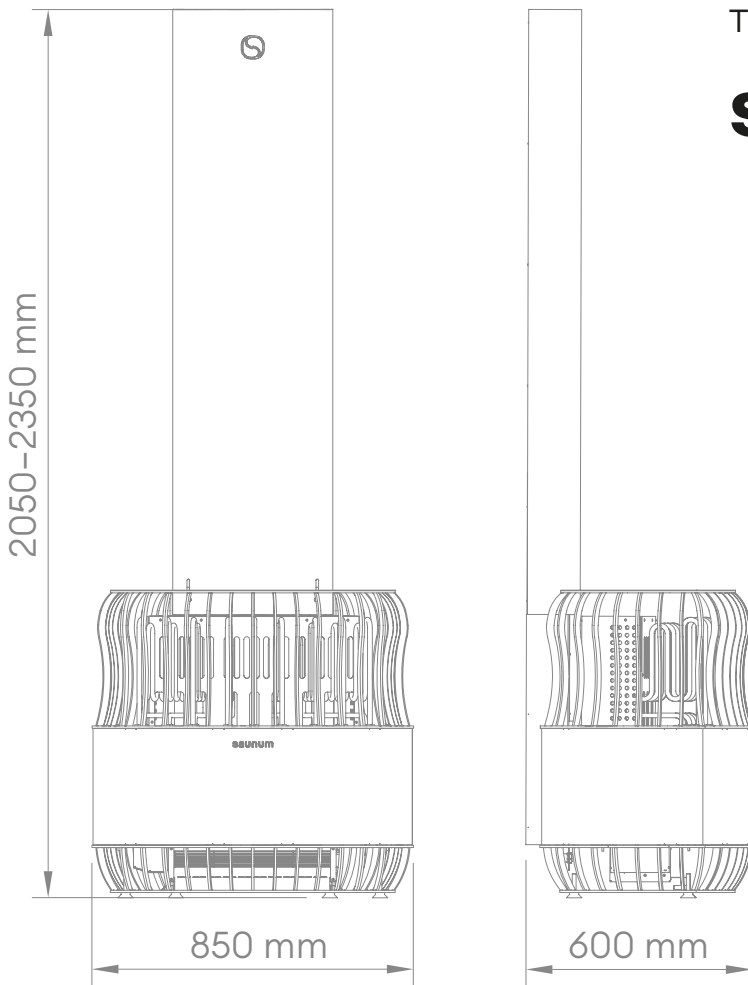

Technical drawings

saunum luxury