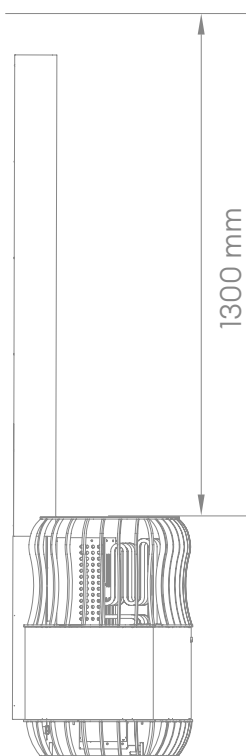

Safety distances

From heater to ceiling

Installation next to the wall